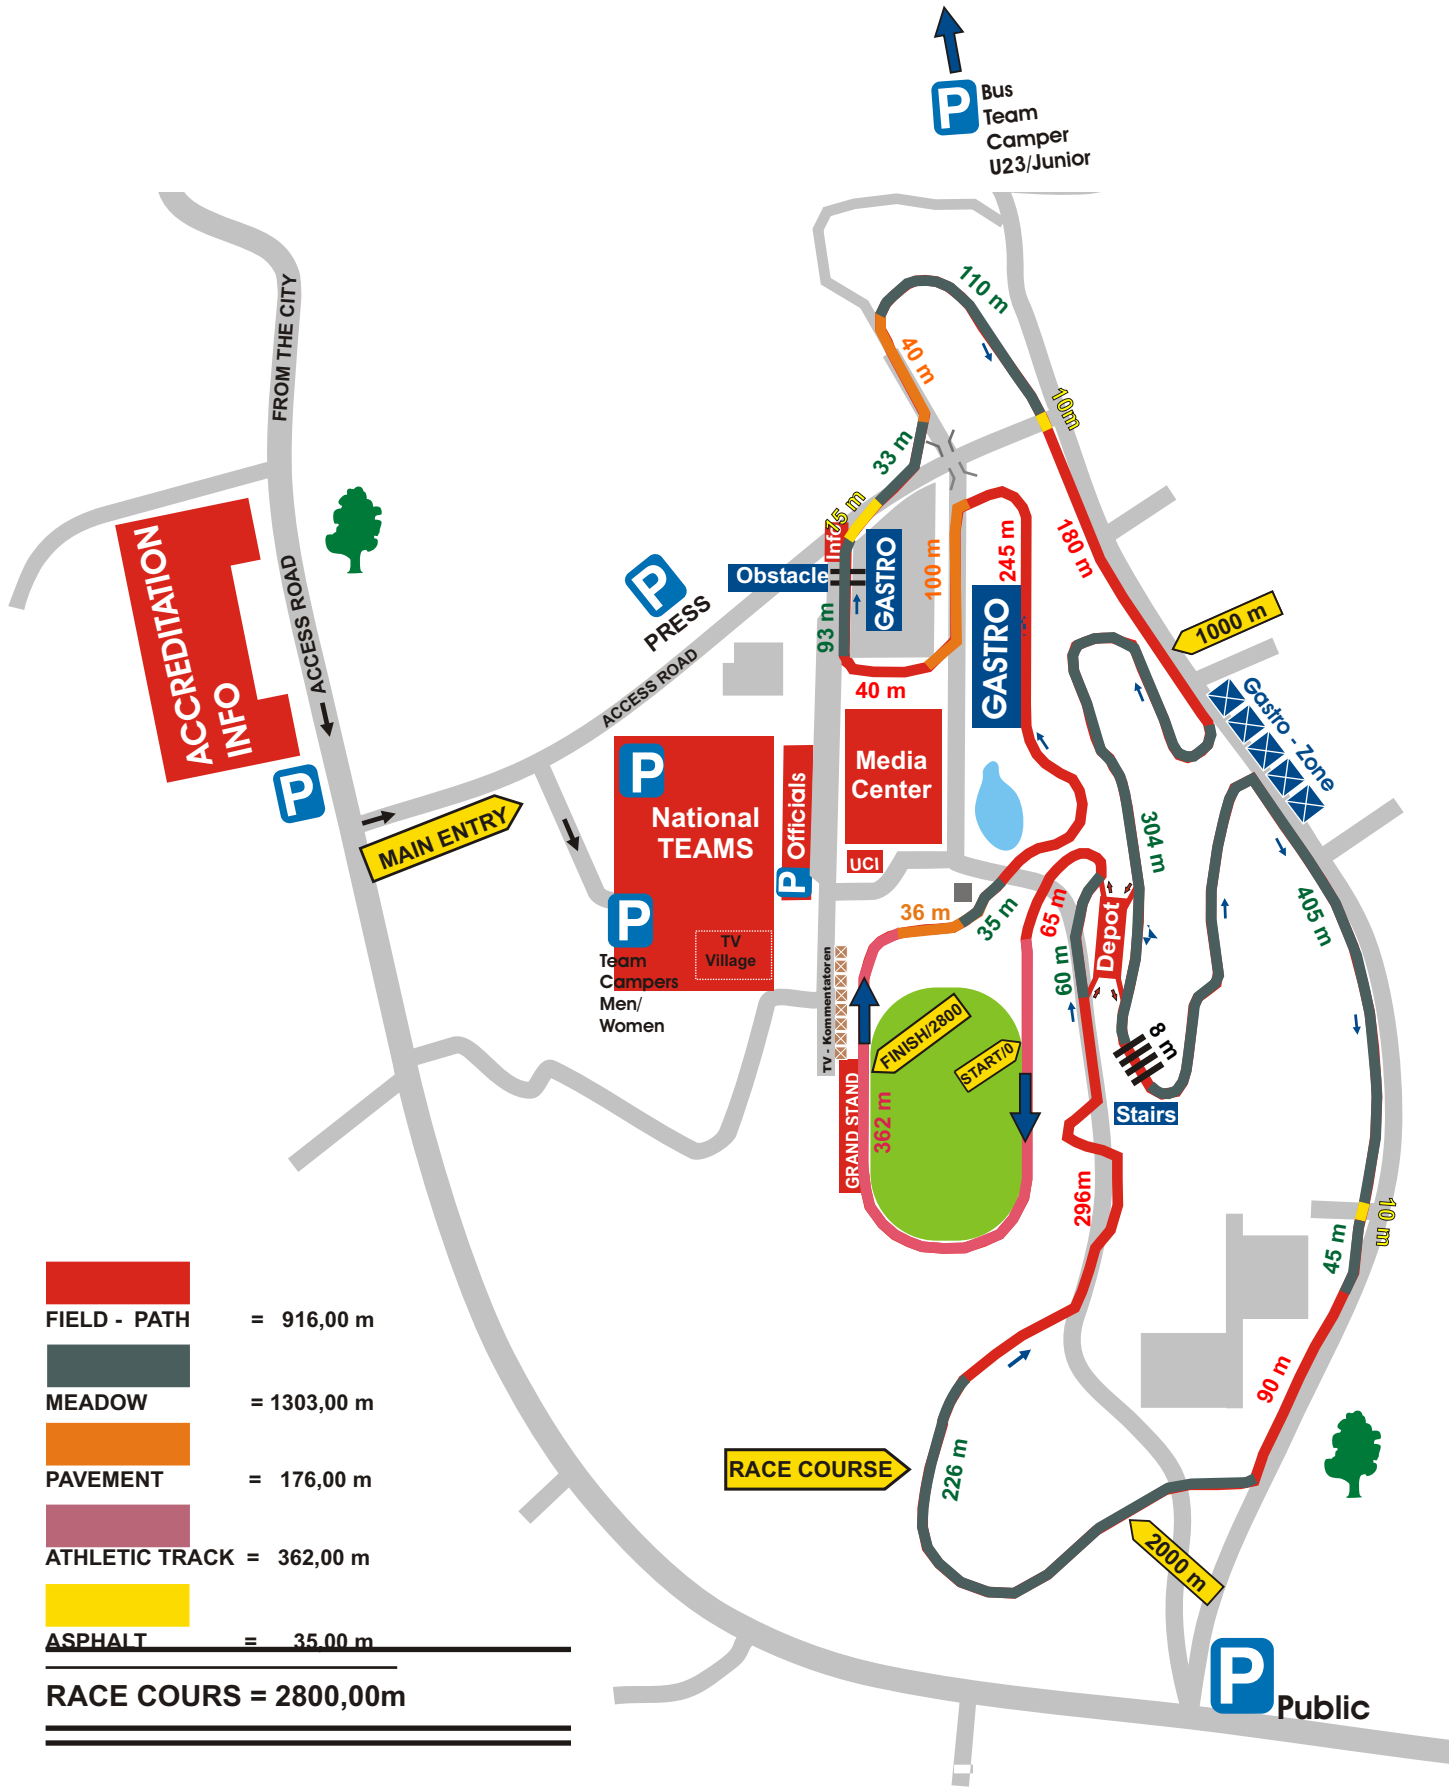

Race Track with kinds of covering

| | | |
|---|----------------|-------------------|
|  | FIELD - PATH | = 916,00 m |
|  | MEADOW | = 1303,00 m |
|  | PAVEMENT | = 176,00 m |
|  | ATHLETIC TRACK | = 362,00 m |
|  | ASPHALT | = 35,00 m |
| RACE COURSE | | = 2800,00m |