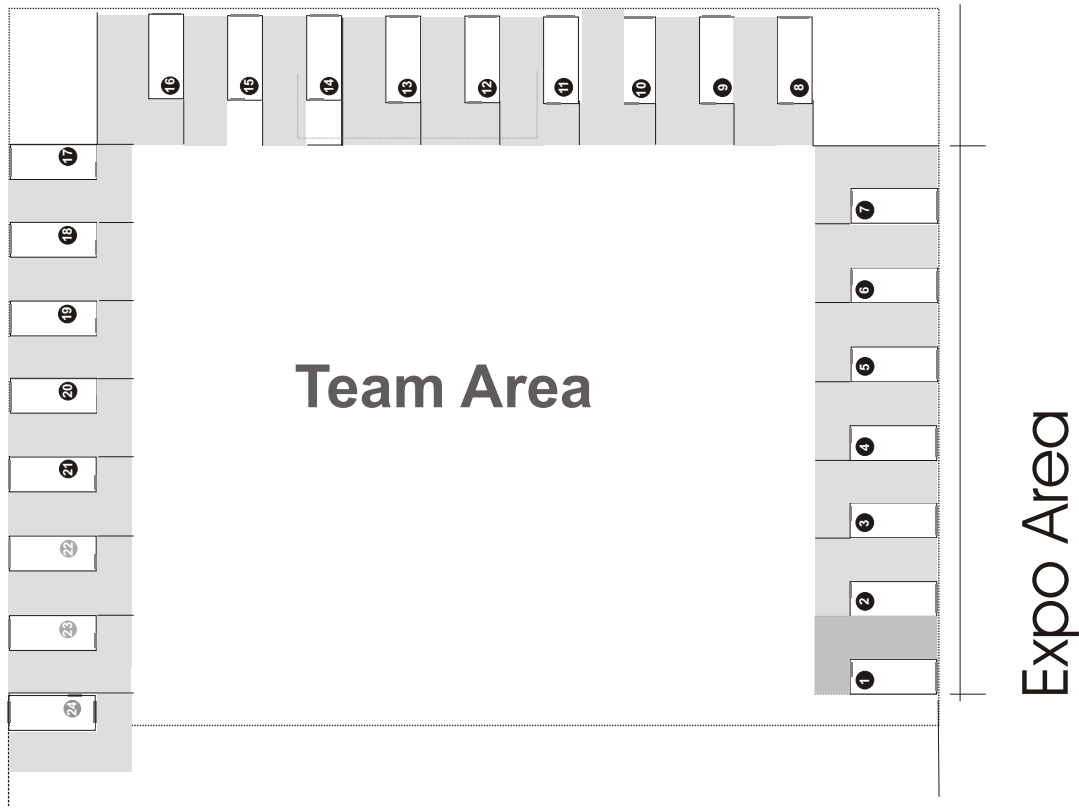

2010 WM MTB/Marathon Race Site with Accreditation Center, Team Area, Expo Area, Parking, Antidoping

Parking:
VIP
Press
Officials

THW
FW
DRK
RTW

**Press
Center**

Expo Area

VIP

**Gym with
Pasta Party**

Start/
Finish